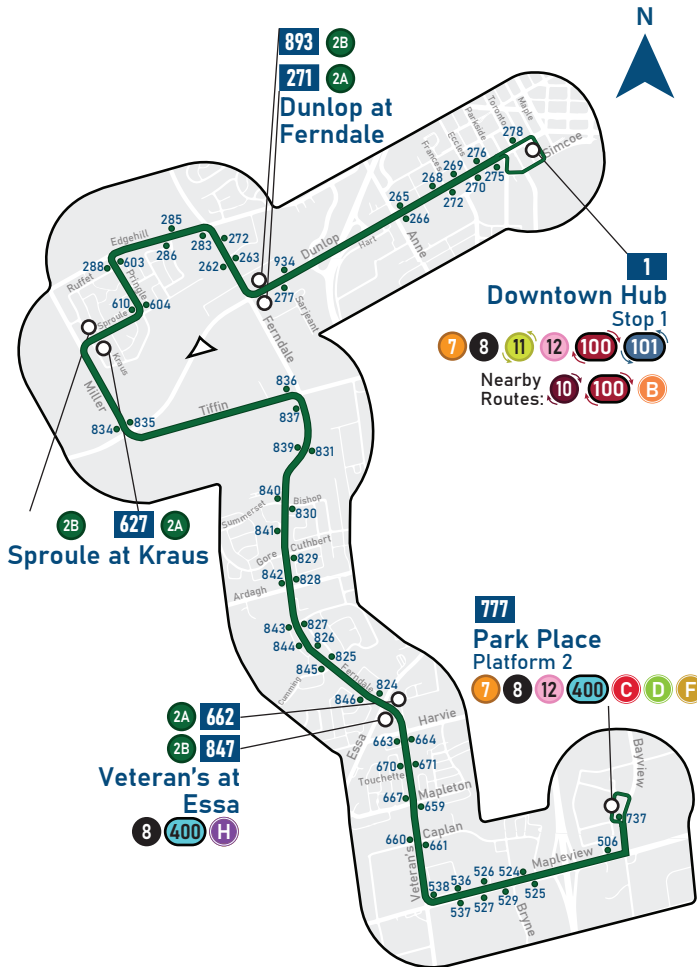

2 Dunlop/ Park Place

2A Dunlop to Downtown
2B Park Place

Wednesday, July 1, 2026

Legend

- # Regular stop & stop ID
- # Timing stop & stop ID listed in schedule
- # Connection to other fixed route
- X Connection to Transit ON Demand

For live schedules,
trip planning, and
detour information
visit:
MyRideBarrie.ca

Canada Day

2A Dunlop to Downtown						2B Park Place					
Park Place Platform 2 (Depart)	Veteran's at Essa	Ferndale at Cuthbert	Sproule at Kraus	Dunlop at Ferndale	Downtown Hub (Arrive)	Downtown Hub (Depart)	Ferndale at Dunlop	Sproule at Kraus	Ferndale Woods Public School	Veterans at Essa	Park Place (Arrive)
777	662	829	627	271	1	1	893	626	841	847	777
			8:26	8:32	8:39	8:48	8:56	9:01	9:10	9:14	9:24
			9:26	9:32	9:39	9:48	9:56	10:01	10:10	10:14	10:24
9:35	9:44	9:49	9:56	10:02	10:09	10:18	10:26	10:31	10:40	10:44	10:54
10:35	10:44	10:49	10:56	11:02	11:09	11:18	11:26	11:31	11:40	11:44	11:54
11:05	11:15	11:20	11:27	11:33	11:41	11:49	11:56	12:01	12:10	12:14	12:26
12:05	12:15	12:20	12:27	12:33	12:41	12:49	12:56	13:01	13:10	13:14	13:26
12:35	12:45	12:50	12:57	13:03	13:11	13:19	13:26	13:31	13:40	13:44	13:56
13:35	13:45	13:50	13:57	14:03	14:11	14:19	14:26	14:31	14:40	14:44	14:56
14:05	14:15	14:20	14:27	14:33	14:41	14:49	14:56	15:01	15:10	15:14	15:26
15:05	15:15	15:20	15:27	15:33	15:41	15:49	15:56	16:01	16:10	16:14	16:26
15:35	15:45	15:50	15:57	16:03	16:11	16:19	16:26	16:31	16:40	16:44	16:56
16:35	16:45	16:50	16:57	17:03	17:11	17:19	17:26	17:31	17:40	17:44	17:56
17:05	17:15	17:20	17:27	17:33	17:41	17:49	17:56	18:01	18:10	18:14	18:26
18:05	18:15	18:20	18:27	18:33	18:40	18:49	18:56	19:01	19:10	19:14	19:24
18:35	18:45	18:50	18:57	19:03	19:10	19:19	19:26	19:31	19:40	19:44	19:54
19:35	19:45	19:50	19:57	20:03	20:10	20:19	20:26	20:31	20:40	20:44	20:54
20:05	20:14	20:19	20:26	20:32	20:38	20:48	20:55	21:00	21:09	21:13	21:22
21:05	21:14	21:19	21:26	21:32	21:38	21:48	21:55	22:00	22:09	22:13	22:22
21:35	21:44	21:49	21:56	22:02	22:08	22:30	22:37	22:42	22:51	22:55	23:04

Legend

- Downtown Hub Departure After Fireworks
- Added Canada Day Service