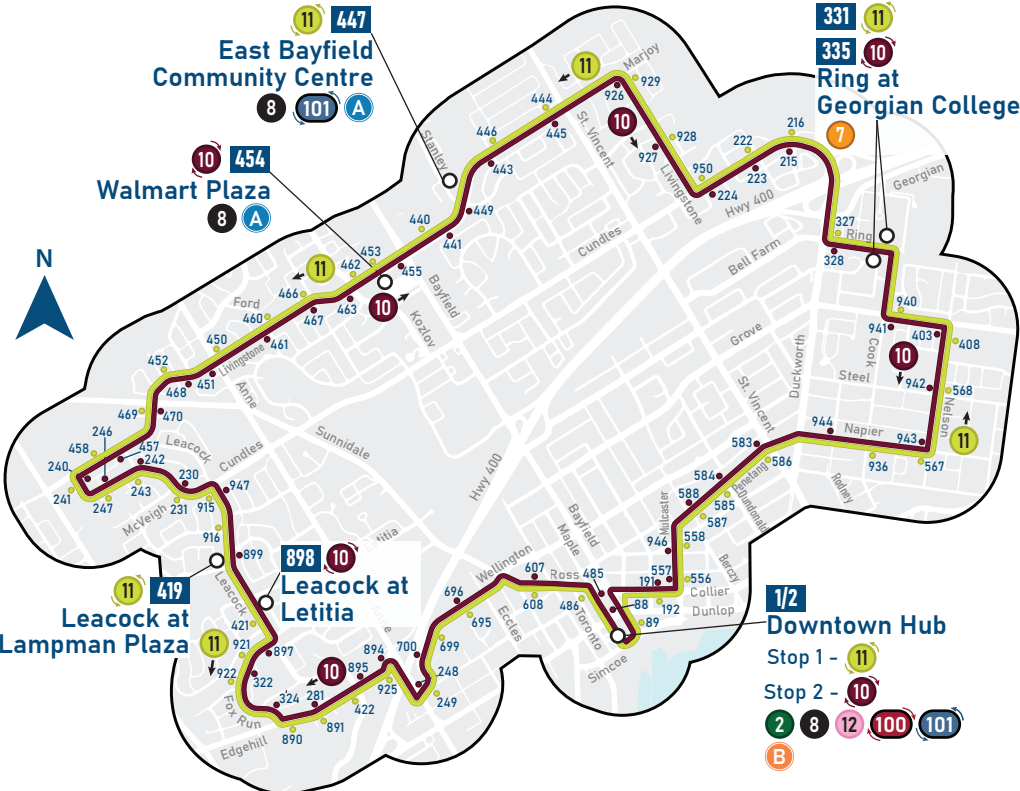

10 North Loop

11 North Loop

10 North Loop Clockwise

Downtown >> Georgian College >> Georgian Mall >> Leacock Dr >> Downtown

11 North Loop Counterclockwise

Downtown >> Leacock Dr >> Georgian Mall >> Georgian College >> Downtown

MyRideBarrie.ca

Canada Day

10 North Loop Clockwise

Downtown Hub (Depart)	Leacock at Letitia	Walmart Plaza	Ring at Georgian College	Downtown Hub (Arrive)
2	898	454	335	2
8:10	8:26	8:39	8:52	9:05
9:10	9:25	9:37	9:51	10:05
10:10	10:25	10:37	10:51	11:05
11:10	11:25	11:37	11:51	12:05
12:10	12:25	12:37	12:51	13:06
13:10	13:25	13:37	13:51	14:06
14:10	14:25	14:37	14:51	15:06
15:10	15:25	15:37	15:51	16:06
16:10	16:25	16:37	16:51	17:06
17:10	17:26	17:38	17:51	18:05
18:10	18:26	18:38	18:51	19:05
19:10	19:26	19:38	19:51	20:05
20:10	20:26	20:38	20:51	21:05
21:10	21:26	21:38	21:51	22:05
22:30	22:46	22:58	23:11	23:25

11 North Loop Counterclockwise

Downtown Hub (Depart)	Ring at Georgian College	East Bayfield Community Centre	Leacock at Lampman Plaza	Downtown Hub (Arrive)
1	331	447	419	1
8:30	8:45	8:56	9:13	9:25
9:30	9:45	9:56	10:13	10:26
10:30	10:45	10:56	11:13	11:26
11:30	11:45	11:56	12:13	12:26
12:30	12:45	12:56	13:13	13:26
13:30	13:45	13:56	14:13	14:26
14:30	14:45	14:56	15:13	15:26
15:30	15:45	15:56	16:13	16:26
16:30	16:45	16:56	17:13	17:26
17:30	17:45	17:56	18:13	18:25
18:30	18:45	18:56	19:13	19:25
19:30	19:45	19:56	20:13	20:25
20:30	20:45	20:56	21:13	21:25
21:30	21:44	21:56	22:13	22:25
22:30	22:44	22:56	23:13	23:25

Legend

Downtown Hub Departure After Fireworks

Added Canada Day Service

12 Georgian Mall/ Barrie South GO

12A Georgian Mall 12B Barrie South GO

Wednesday, July 1, 2026

For live schedules,
trip planning, and
detour information
visit:
MyRideBarrie.ca